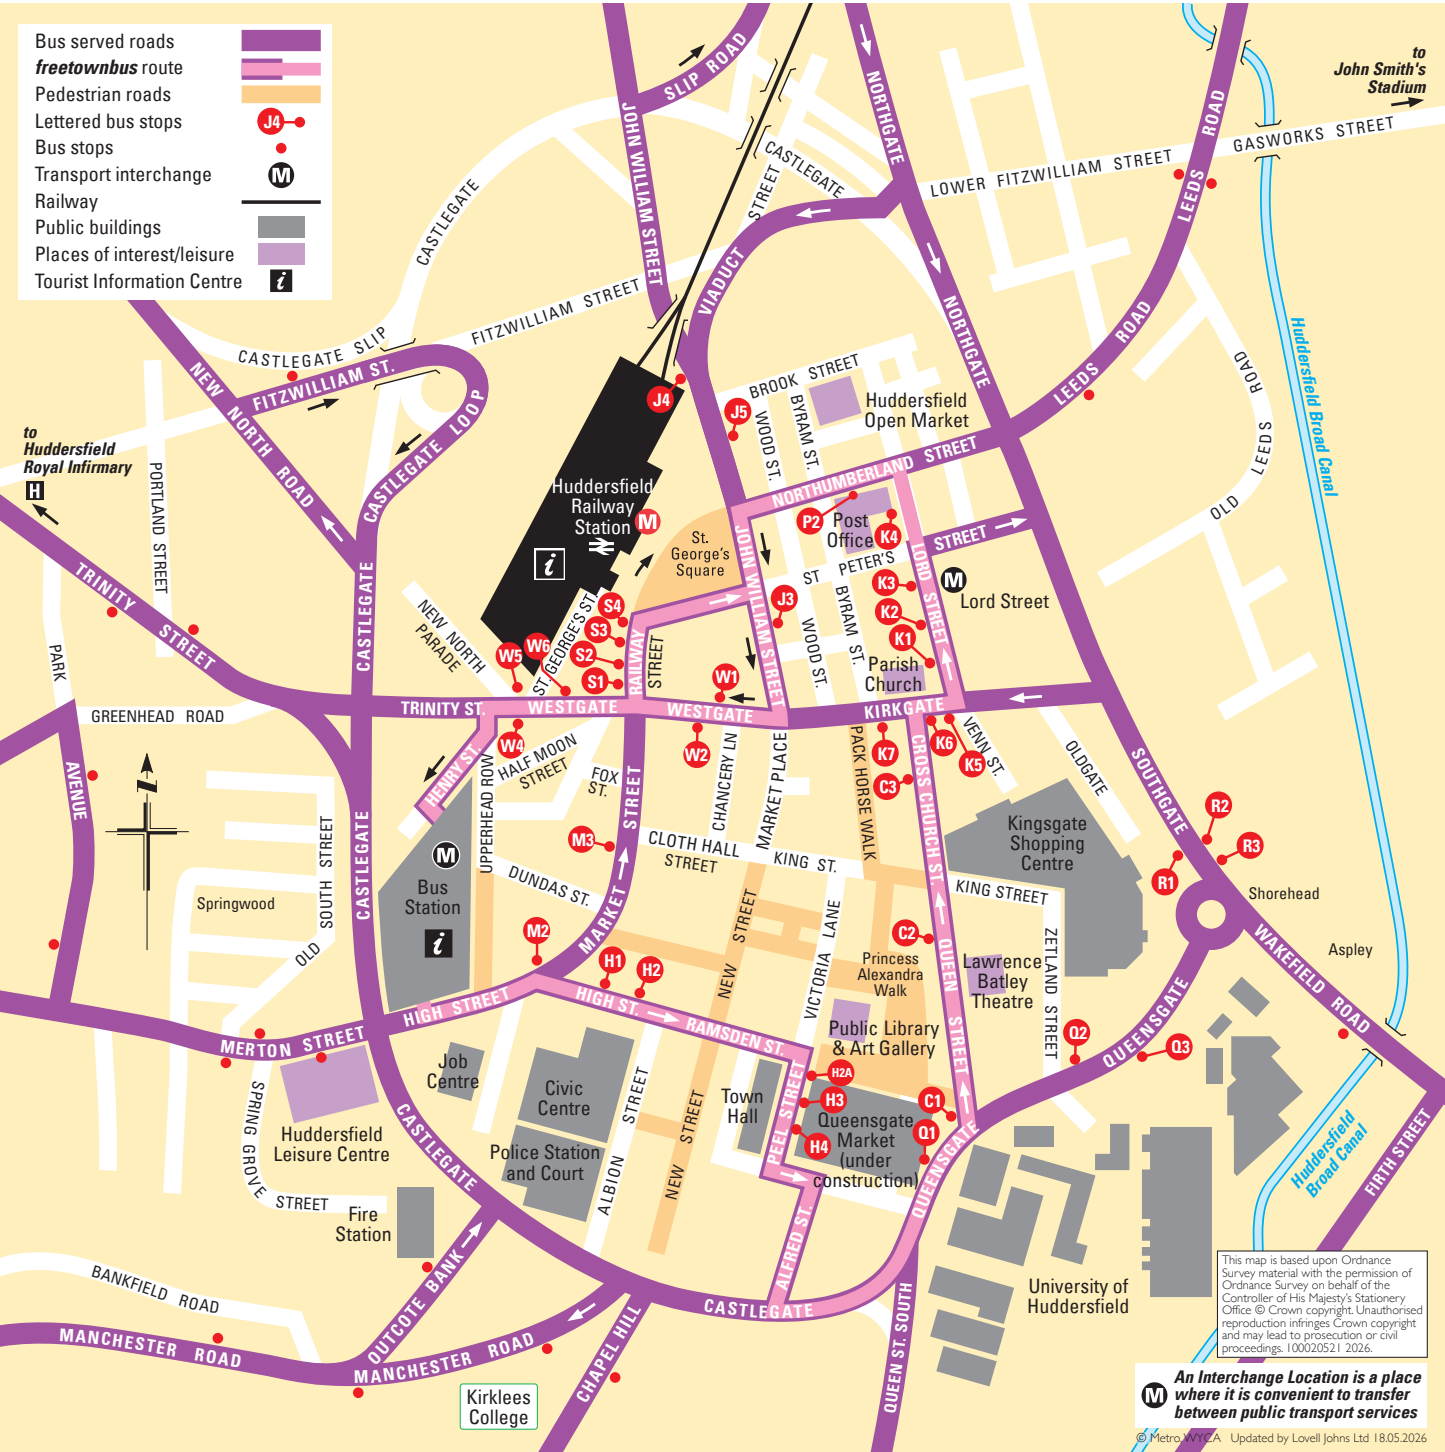

- Bus served roads
- **freetownbus** route
- Pedestrian roads
- Lettered bus stops
- Bus stops
- Transport interchange
- Railway
- Public buildings
- Places of interest/leisure
- Tourist Information Centre

The stops shown are for outward journeys from the Town Centre.

Services	Direction	Bus Stops
freetownbus FTB	Huddersfield Town Centre	Bus Stn High St H2 Indoor Market H2A Queen St C1 Kingsgate C2 Cross Church St C3 Lord St K1, K4 Outdoor Market P2 Rail Station S4 John William St J3 Westgate W2
184	Oldham	Bus Stn Peel St H3
202 203	Dewsbury/Leeds	Bus Stn St George's Sq S4
229	Leeds	
231 232	Wakefield	Bus Stn n Lord St K3 Southgate R3
254	Huddersfield Town Centre	Bus Stn High St H2 Peel St H3 Queensgate Q1 Q2
261	Mirfield/Cleckheaton	
301 301 302	Golcar	Bus Stn
303 304	Scapegoat Hill	Bus Stn
306	Taylor Hill	Bus Stn Peel St H4
307	Honley	Bus Stn Peel St H4
308	Holmfirth	
310	Hepworth	
314	Holme	Bus Stn Peel St H4
316	Parkhead	
315	Honley	Bus Stn High St H1
323 324	Meltham	Bus Stn Peel St H4
328	Balmoral Avenue	Bus Stn Peel St H3
328	Bradley	Market St M3 St George's Sq S2 John William St J4
341	Stocksmoor	Bus Stn Westgate W1 Lord St K1 Southgate R2
342	Almondbury	Bus Stn High St H1 Peel St H3 Queensgate Q1 Q2
343	Halifax	Bus Stn
354	South Crosland	Bus Stn Peel St H3 Queensgate Q1 Q2
355	South Crosland	Bus Stn Peel St H3
356	Longwood	Bus Stn Peel St H3
358	Lowerhouses	Bus Stn Peel St H3 Queensgate Q2
360	Bradley Boulevard	Bus Stn St George's Sq S3 John William St J4
363 X63	Bradford	Bus Stn St George's Sq S2 John William St J4
370	Salendine Nook/Lindley	Southgate R1 Kirkgate K5 Bus Stn
371	Lindley	Southgate R1 Kirkgate K5 Bus Stn
371	Dalton	Westgate W6 Lord St K2 Southgate R2
372	Almondbury	Bus Stn Lord St K1 Southgate R2
374 375	Dalton	Bus Stn High St H2 Peel St H3 Queensgate Q1 Q2
377 378	Mount	Bus Stn
382	Wilberlee	Bus Stn Peel St H3
383	Marsden	Bus Stn Peel St H3
384	ASDA	
385	ASDA	Bus Stn St George's Sq S3 John William St J4
387	Beaumont Park	
393	Blackmoorfoot	Bus Stn Peel St H3
394 395 396	Slaihtwaite/Wilberlee	Bus Stn
501	Halifax	Bus Stn Westgate W4
X1	Halifax	
536	Halifax	Bus Stn
537	Halifax	
548	Brighouse/Halifax	
549	Brighouse/Halifax	Bus Stn St George's Sq S3 John William St J4
900 901	Hebden Bridge	Bus Stn
902	Rishworth	
D1, D2, D3	Denby Dale	Bus Stn Lord St K3 Southgate R3

M An Interchange Location is a place where it is convenient to transfer between public transport services