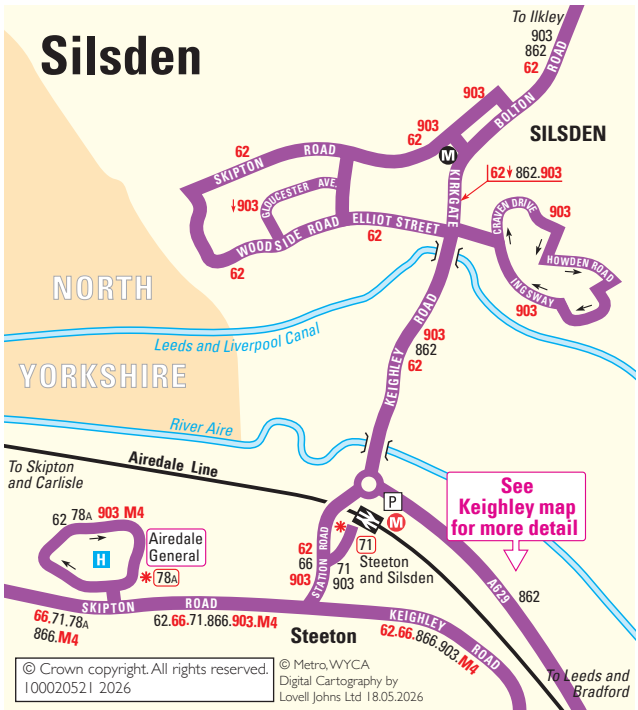

# Silsden

© Crown copyright. All rights reserved.  
100020521 2026

© Metro, WYCA  
Digital Cartography by  
Lovell Johns Ltd 18.05.2026

See  
Keighley map  
for more detail