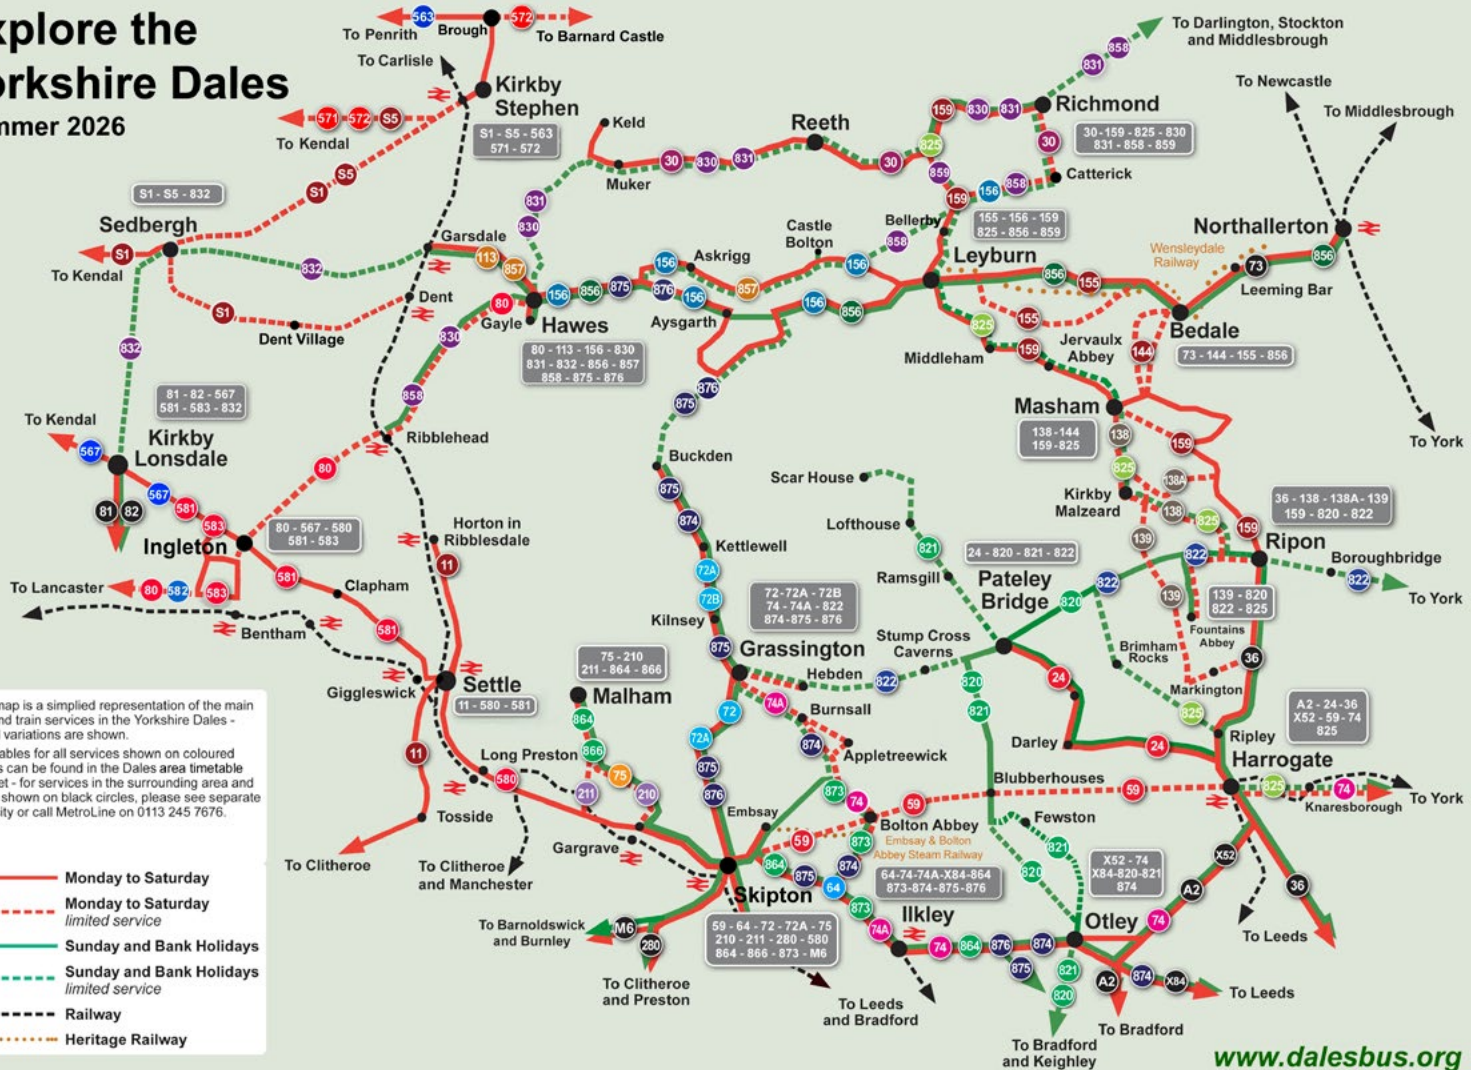

Explore the Yorkshire Dales

Summer 2026

- Monday to Saturday
- - - Monday to Saturday limited service
- Sunday and Bank Holidays
- - - Sunday and Bank Holidays limited service
- - - Railway
- · · · · Heritage Railway