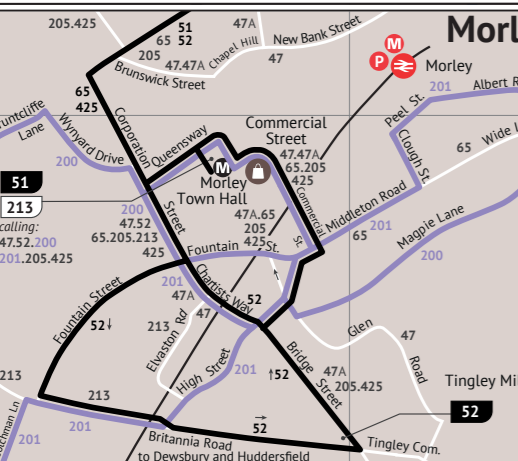

Leeds city centre

1. **KEY**
2. 14 Terminal point
   - → One-way operation of bus
   - M Interchange Location
     An Interchange Location is a place where it is convenient to transfer between public transport services
   - ⊕ MetroTrain station
   - P Station with car parking facility
   - Leeds Core Network line

SCALE 1 mile