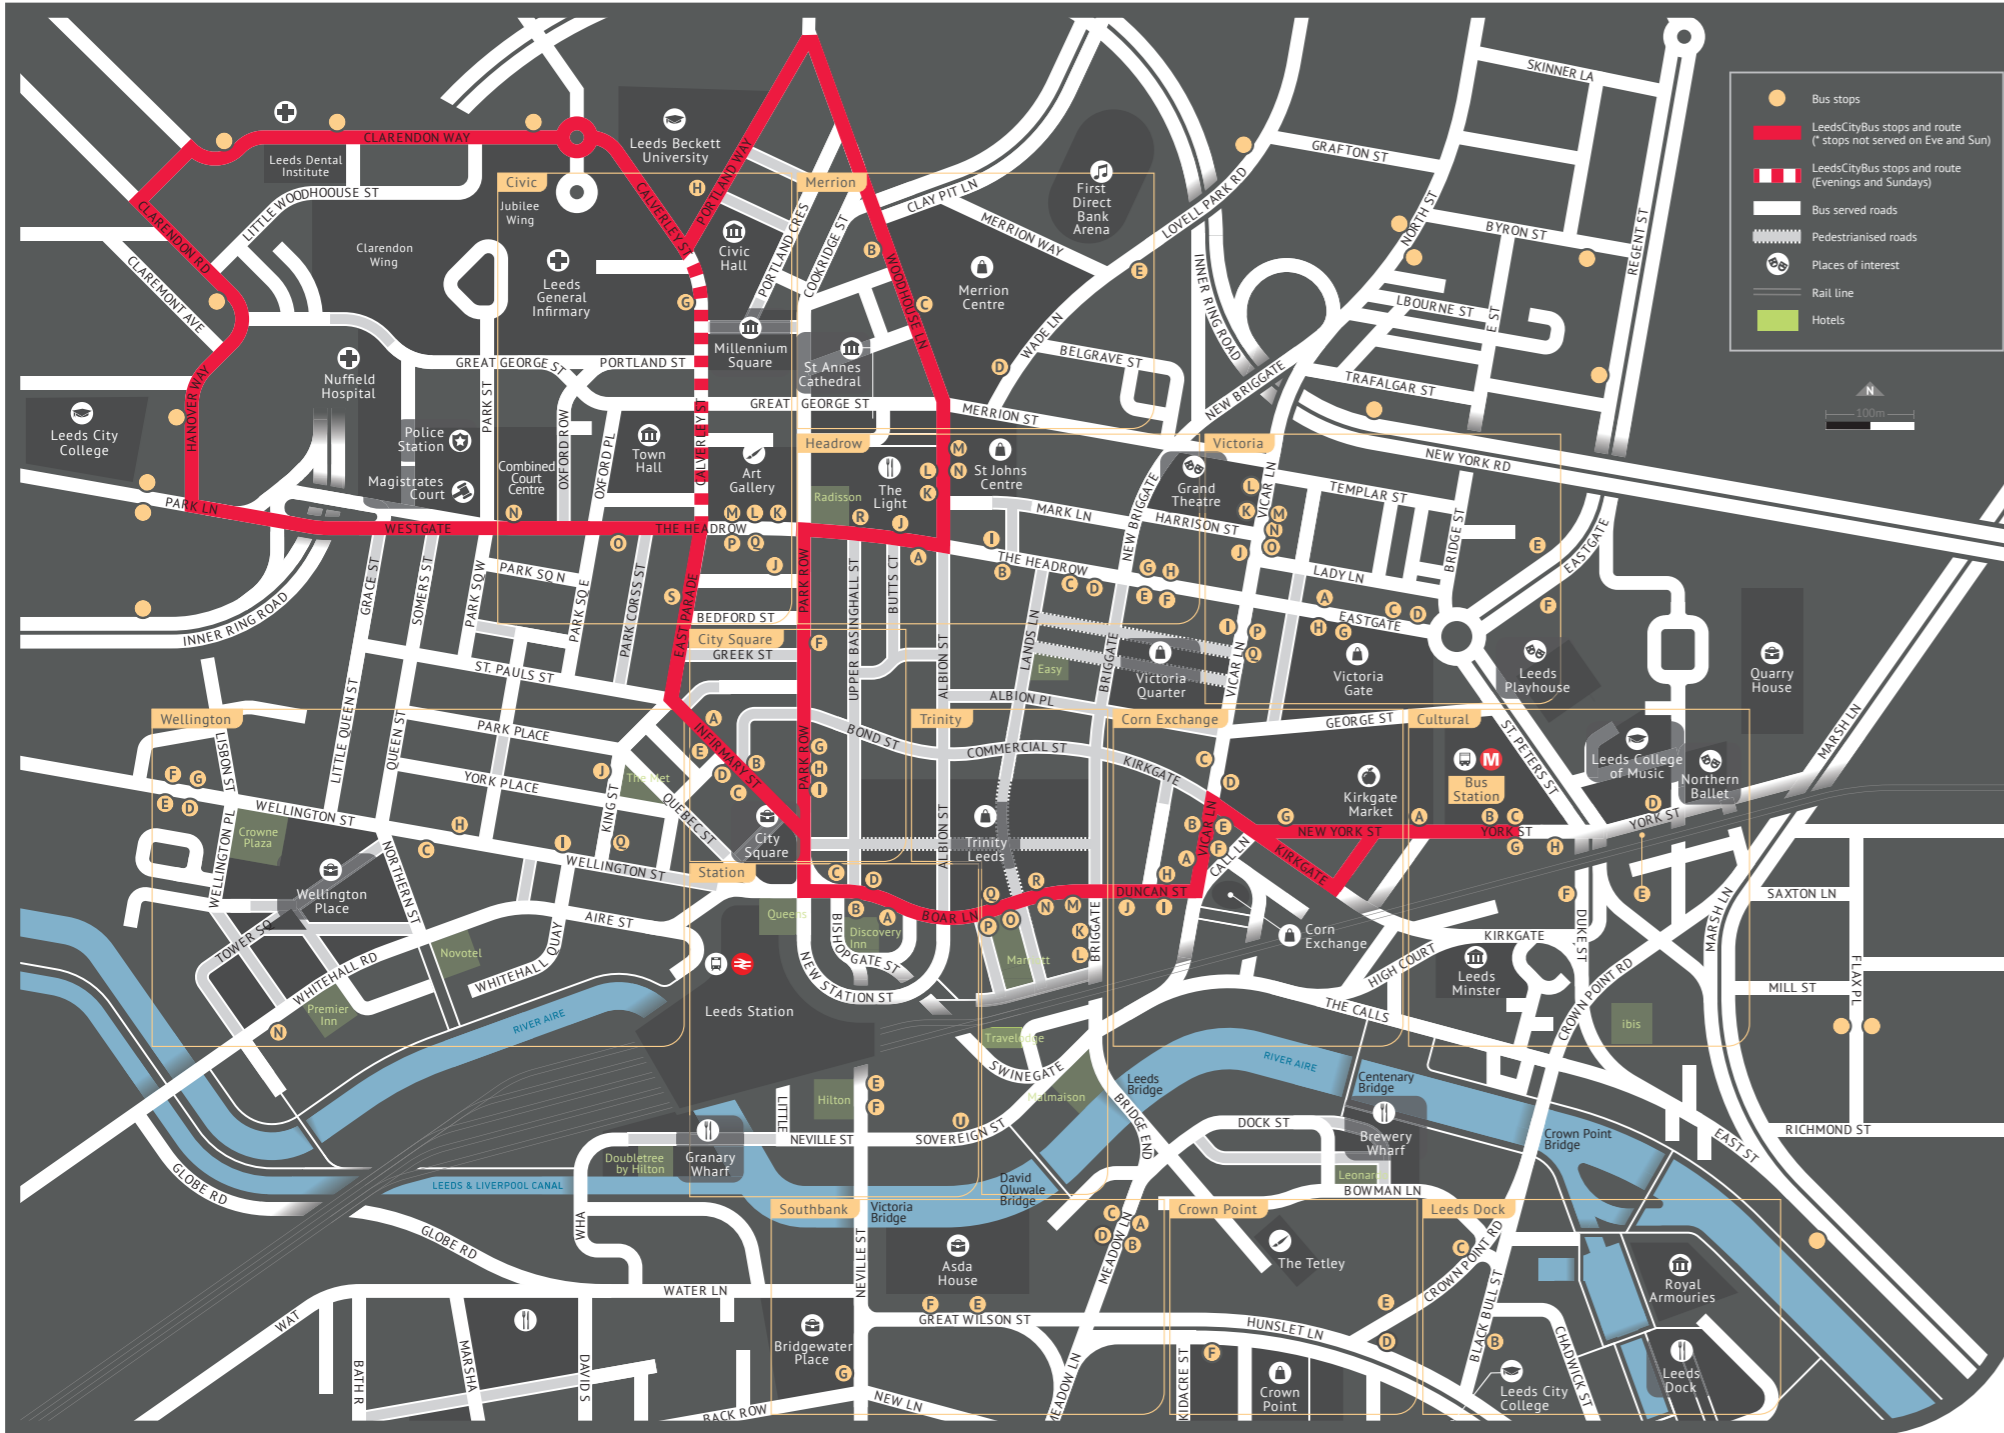

# where to catch your bus in Leeds City Centre

service	line	destination	stops
2	White Rose line	Middleton	Victoria N Corn Exchange E Southbank B
2	Moortown line	Roundhay Park	Southbank E D Corn Exchange C Victoria K
3   3A	Moortown line	Brackenwood/Gledhow	Southbank E D Corn Exchange C Victoria K
3   3A	White Rose line	White Rose Centre	Victoria N Corn Exchange E Southbank B
4   4F	Pudsey line	Pudsey	Cultural E H Trinity M City Square D Wellington C Wellington Bridge
4   4F	St James's line	Seacroft	Wellington G I City Square A Trinity R Corn Exchange G Cultural B D
5   5A (LCB)	East Leeds line	Halton Moor	Headrow N City Square I Station B Corn Exchange H Cultural B D
5   5A (LCB)	East Leeds line	Leeds General Infirmary	Station B Civic O G* H S (*stops served on eves and Sunday)
7 (H&D)		Wetherby then Harrogate	Bus Station Victoria L
7	Meanwood line	Primley Park	Station C Trinity R Victoria I L
7A	Meanwood line	Alwoodley	Station C Trinity R Victoria I L
7S	Meanwood line	Shadwell	Station C Trinity R Victoria I L
11		Scholes then Cross Gates	Bus Station
12   13   13A	Middleton line	Middleton	Victoria O Corn Exchange F Crown Point D Southbank B
12   13   13A	Roundhay line	Roundhay Park/Brackenwood/Gledhow	Southbank D Corn Exchange B Victoria J
14		Bramley then Pudsey	City Square D Wellington Q C E
15		Old Farnley	City Square F Wellington C Q Wellington Bridge
16   16A	Pudsey line	Bramley then Pudsey	Cultural E H Trinity M City Square D Wellington C Wellington Bridge
16   16A	St James's line	Seacroft then Whinmoor	Wellington G I City Square A Trinity R Corn Exchange G Cultural B D
19   19A	East Leeds Line	Colton then Garforth	Civic N M City Square I Corn Exchange H Cultural A D
19   19A	Headingley line	Tinshill/Ireland Wood	Cultural E H Corn Exchange I Station B Civic O
22	Headingley line	Headingley Campus	Bus Station Headrow E L Merrion B
23	Headingley line	Holt Park	Bus Station Headrow E L Merrion B
24	Beeston line	Beeston	Merrion C Headrow M City Square G Station E Southbank F
24	Headingley line	Holt Park	Southbank G City Square E Headrow L Merrion B
25	Headingley line	Lawnswood School	Bus Station Headrow E Merrion B
27	Headingley line	Guisley	Bus Station Headrow E L Merrion B
28	Headingley line	Adel	Bus Station Headrow E L Merrion B
33   34	Kirkstall line	Guisley then Otley	Bus Station Headrow B City Square F Wellington D Q
36	Moortown line	Harrogate then Ripon	Bus Station Victoria K
38   39	Meanwood line	Moor Allerton	Victoria D Headrow F K Merrion D
40	East Leeds Line	Seacroft	Trinity O Corn Exchange H Cultural A D
42	Old Farnley line	Old Farnley	Headrow D A Wellington Q C D Wellington Bridge
42	St James's line	Oakwood	Wellington Bridge Wellington F H J Civic K Headrow G Victoria C
47   47A		Middleton then Morley and White Rose Centre	Corn Exchange F Southbank B
49	Kirkstall line	Bramley	Cultural E Victoria G Headrow C Civic P O
49	St James's line	Monkswood Gate	Civic N Headrow J G Cultural C D
50   50A	Kirkstall line	Horsforth	Cultural E Victoria G Headrow C Civic P O
50   50A	St James's line	Seacroft	Civic N Headrow J G Cultural C D
51   52	Morley line	Morley	Victoria D Corn Exchange D Southbank A
55   55C		Cottingley	City Square G Wellington Q C D Wellington Bridge
56	Headingley line	Moor Grange	Cultural E Victoria H Headrow K Merrion B
56	East Leeds Line	Whinmoor	Merrion C Headrow N Victoria P Cultural B D
60   60A		Keighley	Bus Station Headrow B City Square F Wellington E Q
62		East End Park	Bus Station